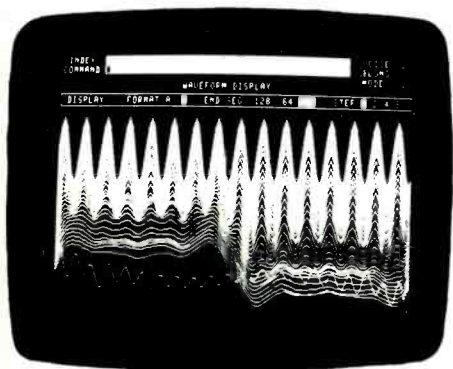

EII, successor to the popular Emulator, brings the power of high quality sampling within the reach of most professional musicians. Featuring a five octave dynamic keyboard with a variety of possible keyboard modes, the inclusion of filters, VCAs, envelope generators and independent LFOs allows you to extensively modify any sampled sound. An eight track sequencer with MIDI and SMPTE interfaces enables complex compositions to be recorded. These features, together with a dramatically increased sampling memory make the EII a powerful creative tool.

Kurzweil 250 features an 88 note piano-type keyboard. Utilising technology from the fields of artificial intelligence and pattern recognition it achieves extraordinary realism of sound with unprecedented expressive capabilities. It's supplied with thirty preset sounds, (expandable to 60), can accommodate up to 40 keyboards set-ups, and features a twelve track sequencer. Ideally suited to live performance and studio work, the Kurzweil 250 is the only viable alternative to an acoustic grand piano.

All of these instruments are available for you to see and hear at our demonstration suite in W2. So next time your looking for something very special, try the best sampling keyboards.

The Black and White Collection.

Syco, 20 Conduit Place, London W2.
Telephone 01-724 2451 for an appointment.
Telex 22278 Syco G.